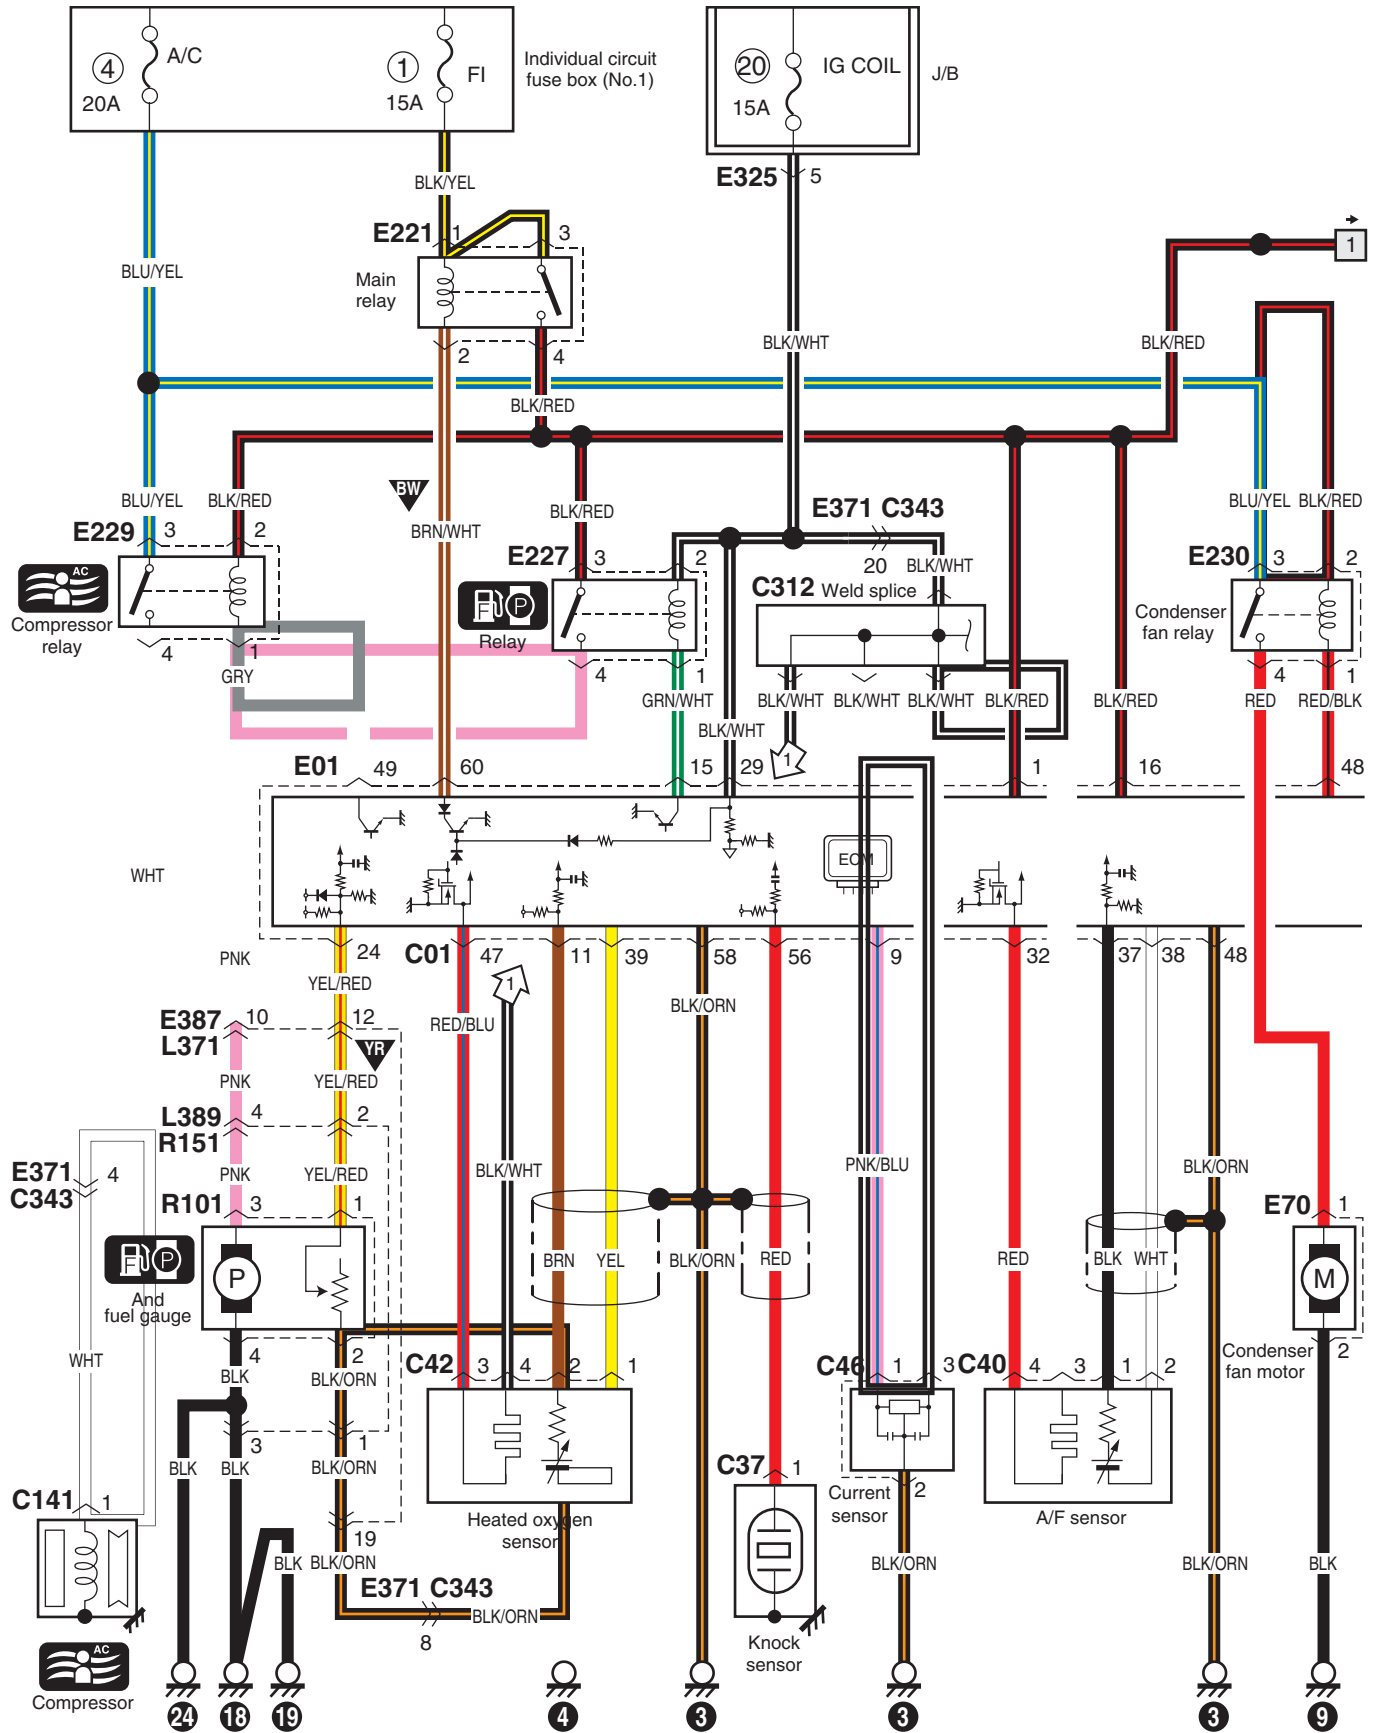

A-5 Engine and A/C Control System Circuit Diagram (M15A engine)

S6RW0C910E006

I6RW0C910937-03