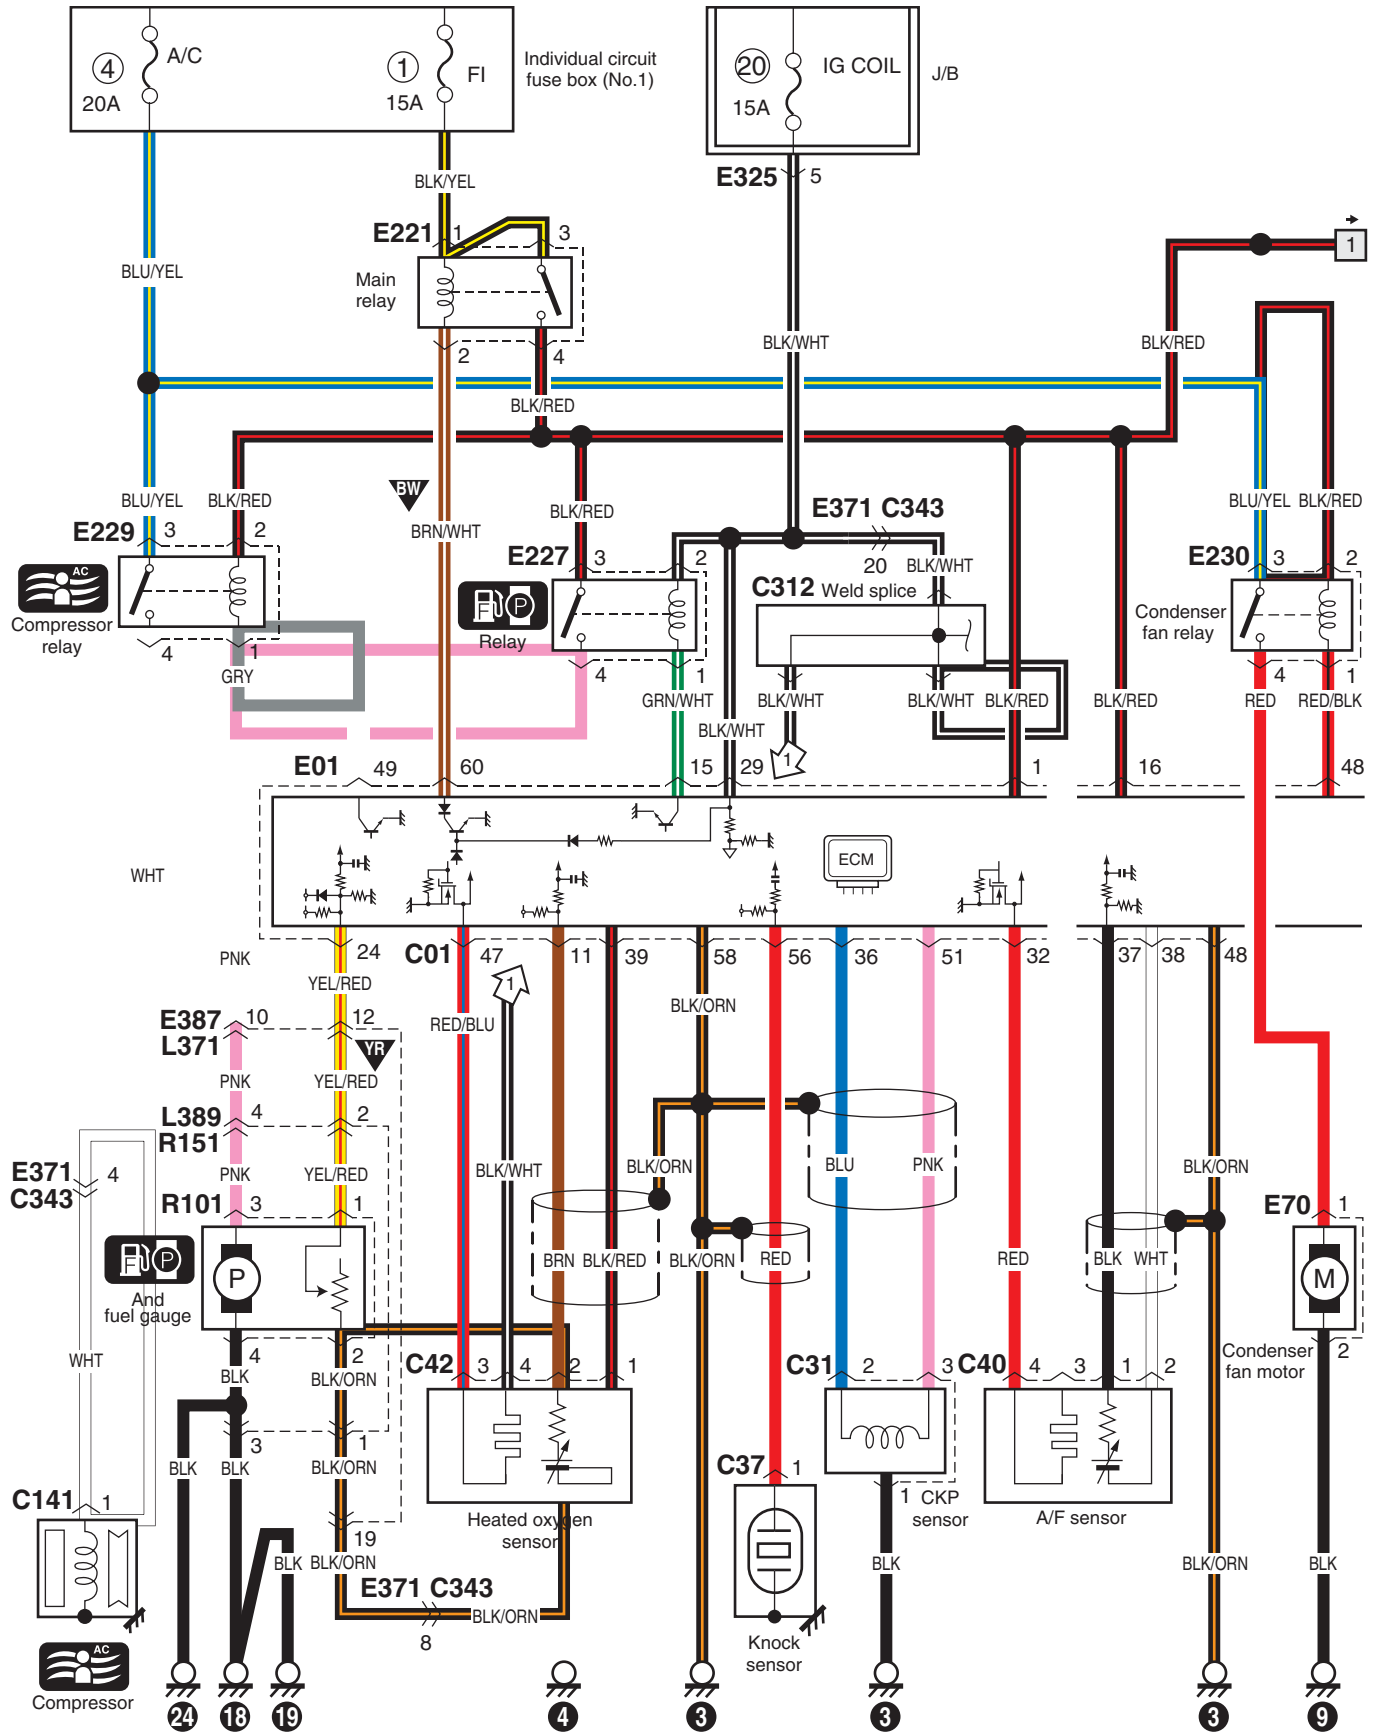

A-5 Engine and A/C Control System Circuit Diagram (J20A engine)

S6RW0C910E042

I6RW0C910942-03