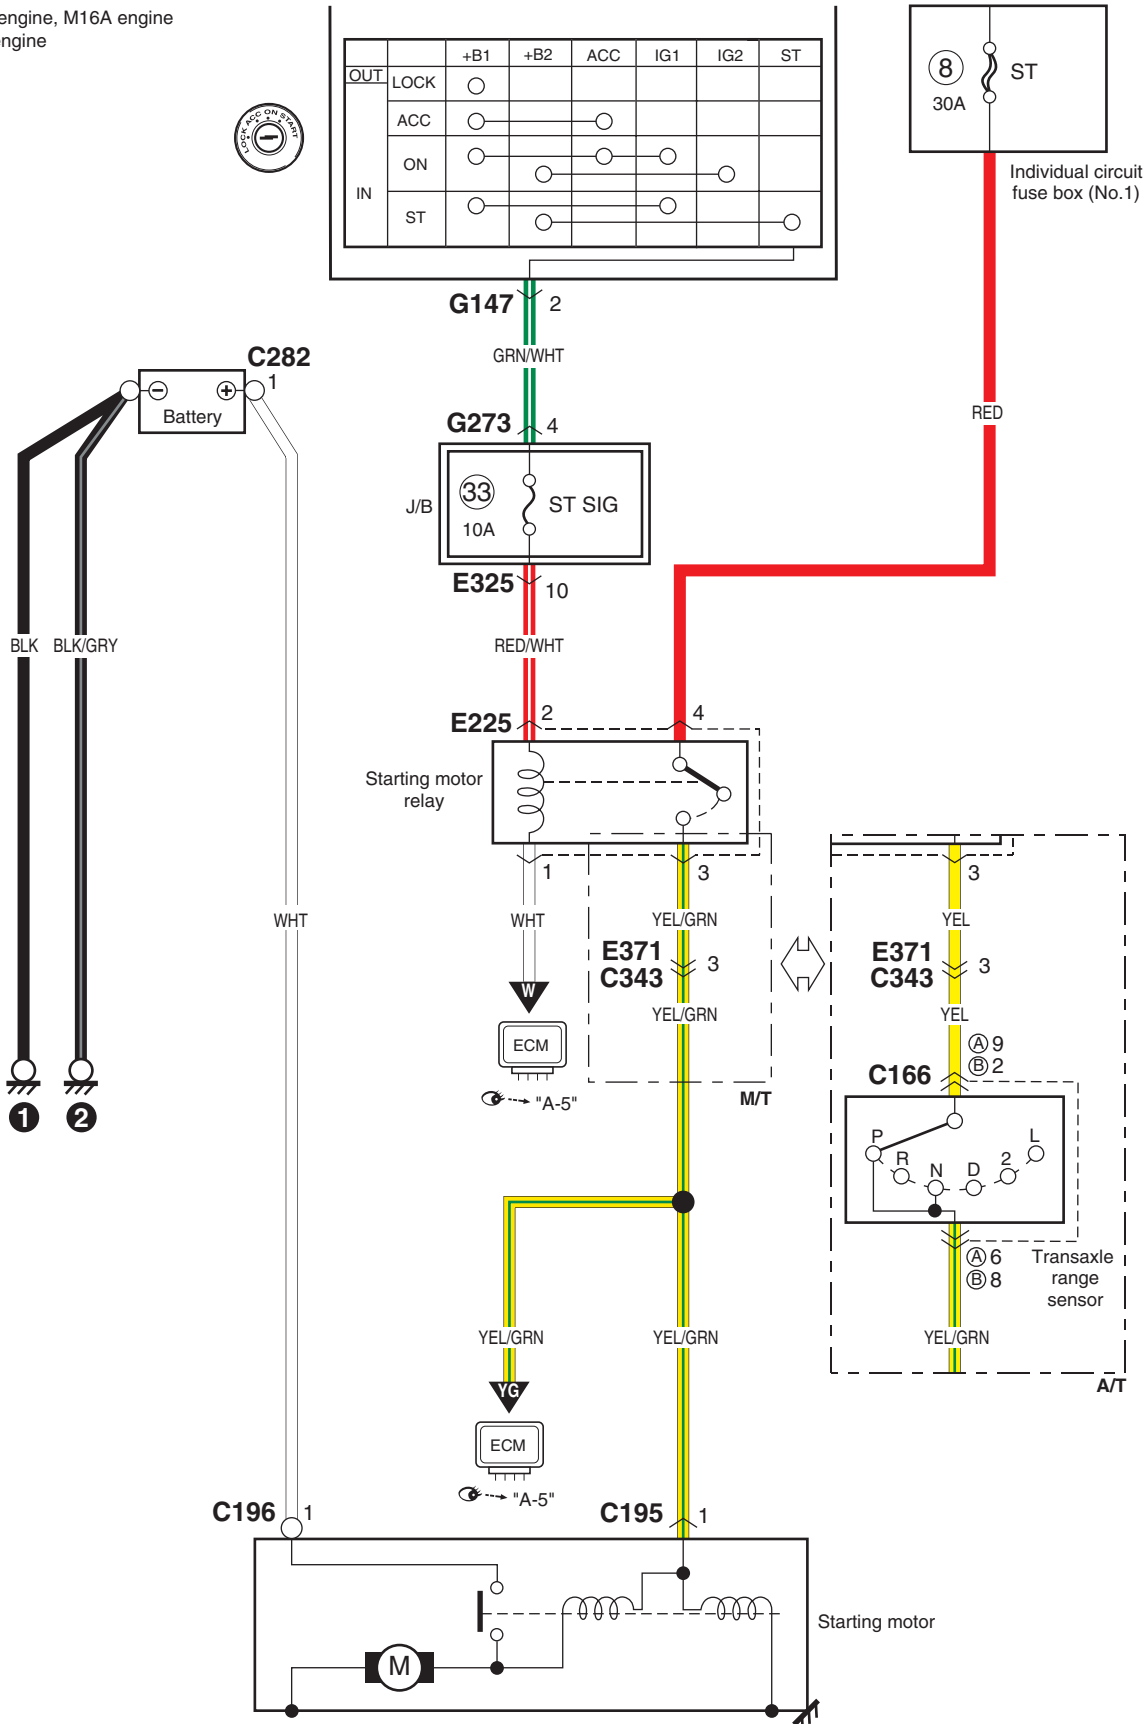

A-1 Cranking System Circuit Diagram

S6RW0C910E002

- Ⓐ M15A engine, M16A engine
- Ⓑ J20A engine

# A-2 Charging System Circuit Diagram

S6RWOC910E003