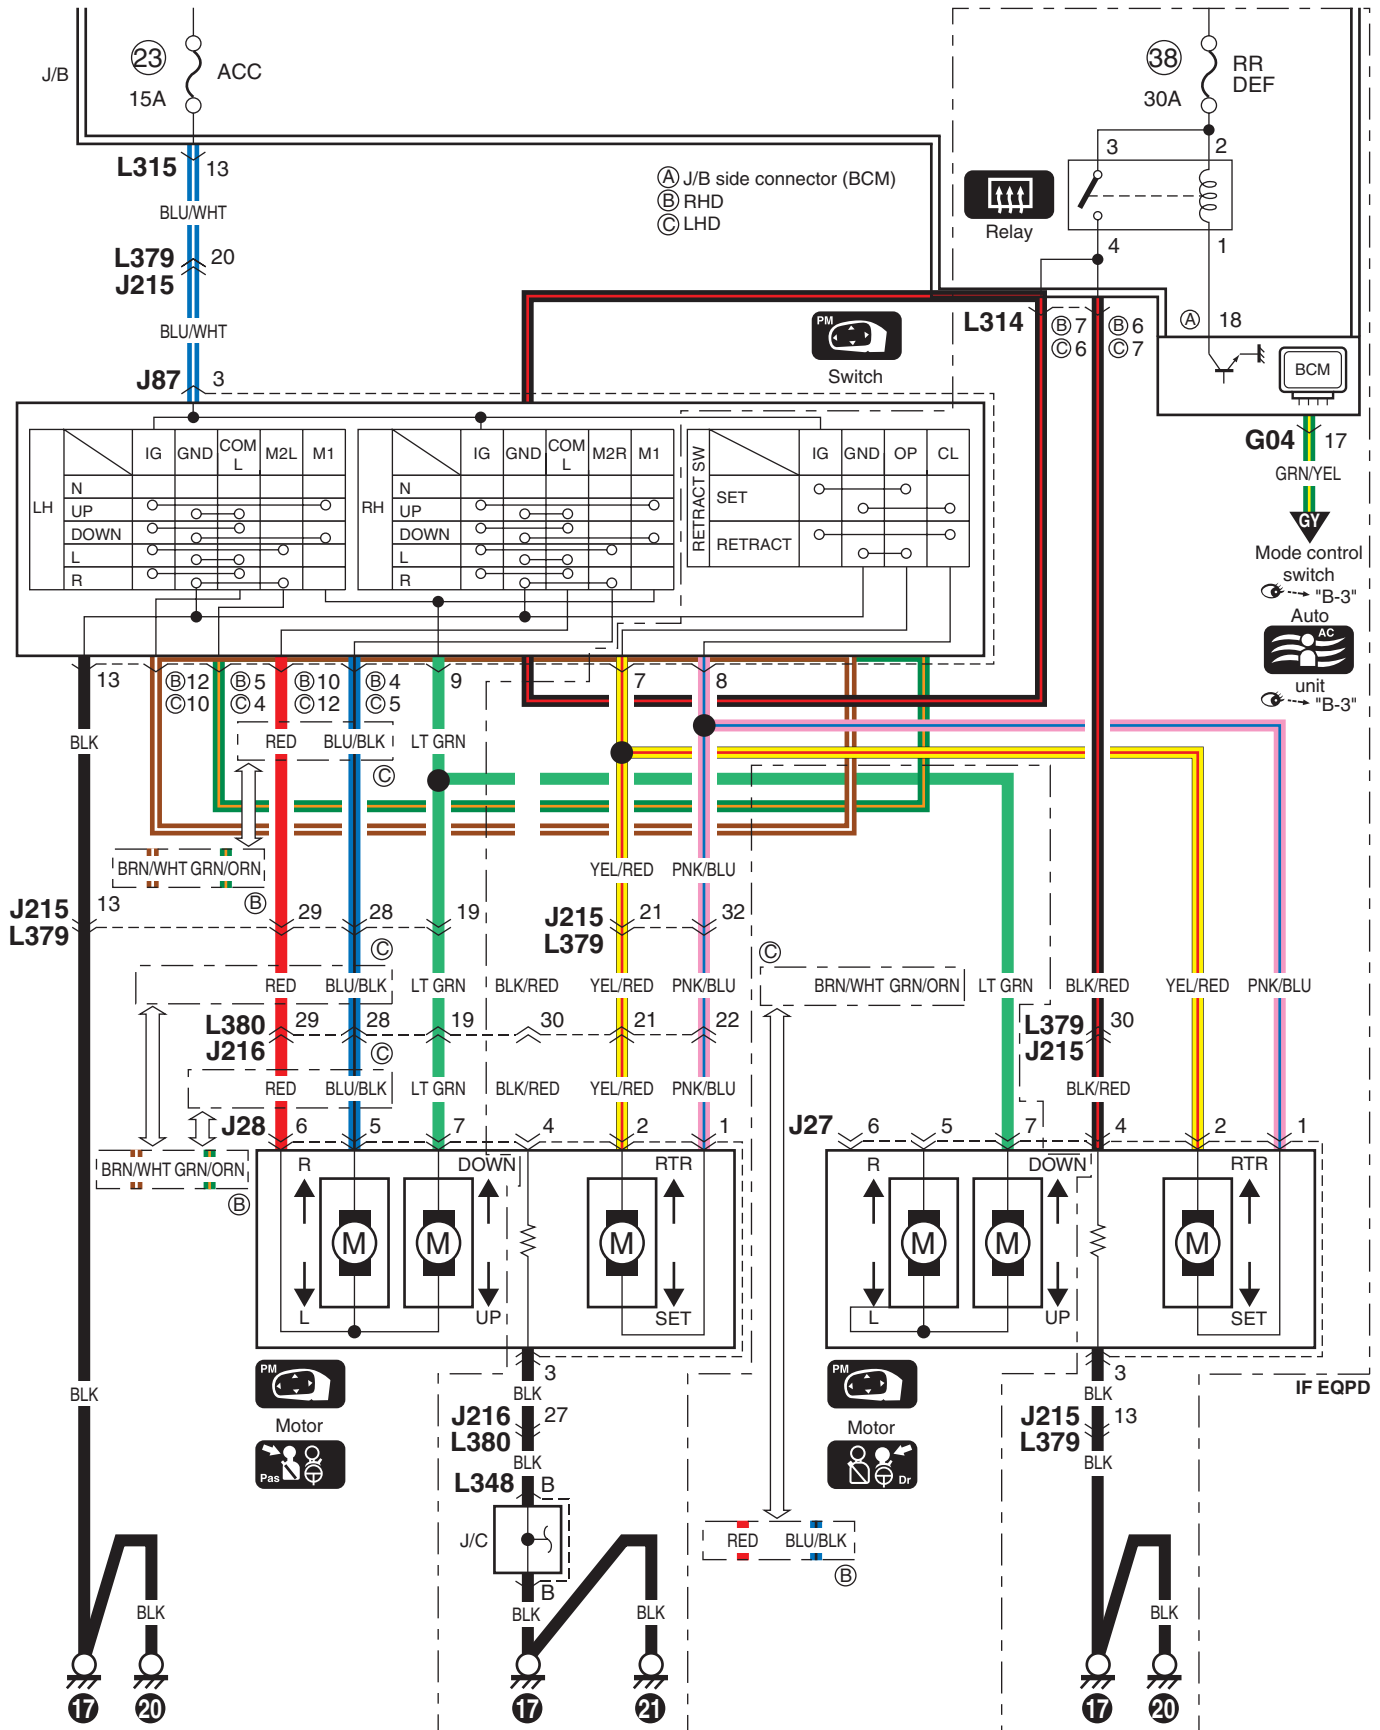

B-6 Power Mirror Circuit Diagram (Except Taiwan)

S6RW0D910E048

B-6 Power Mirror Circuit Diagram (Taiwan)