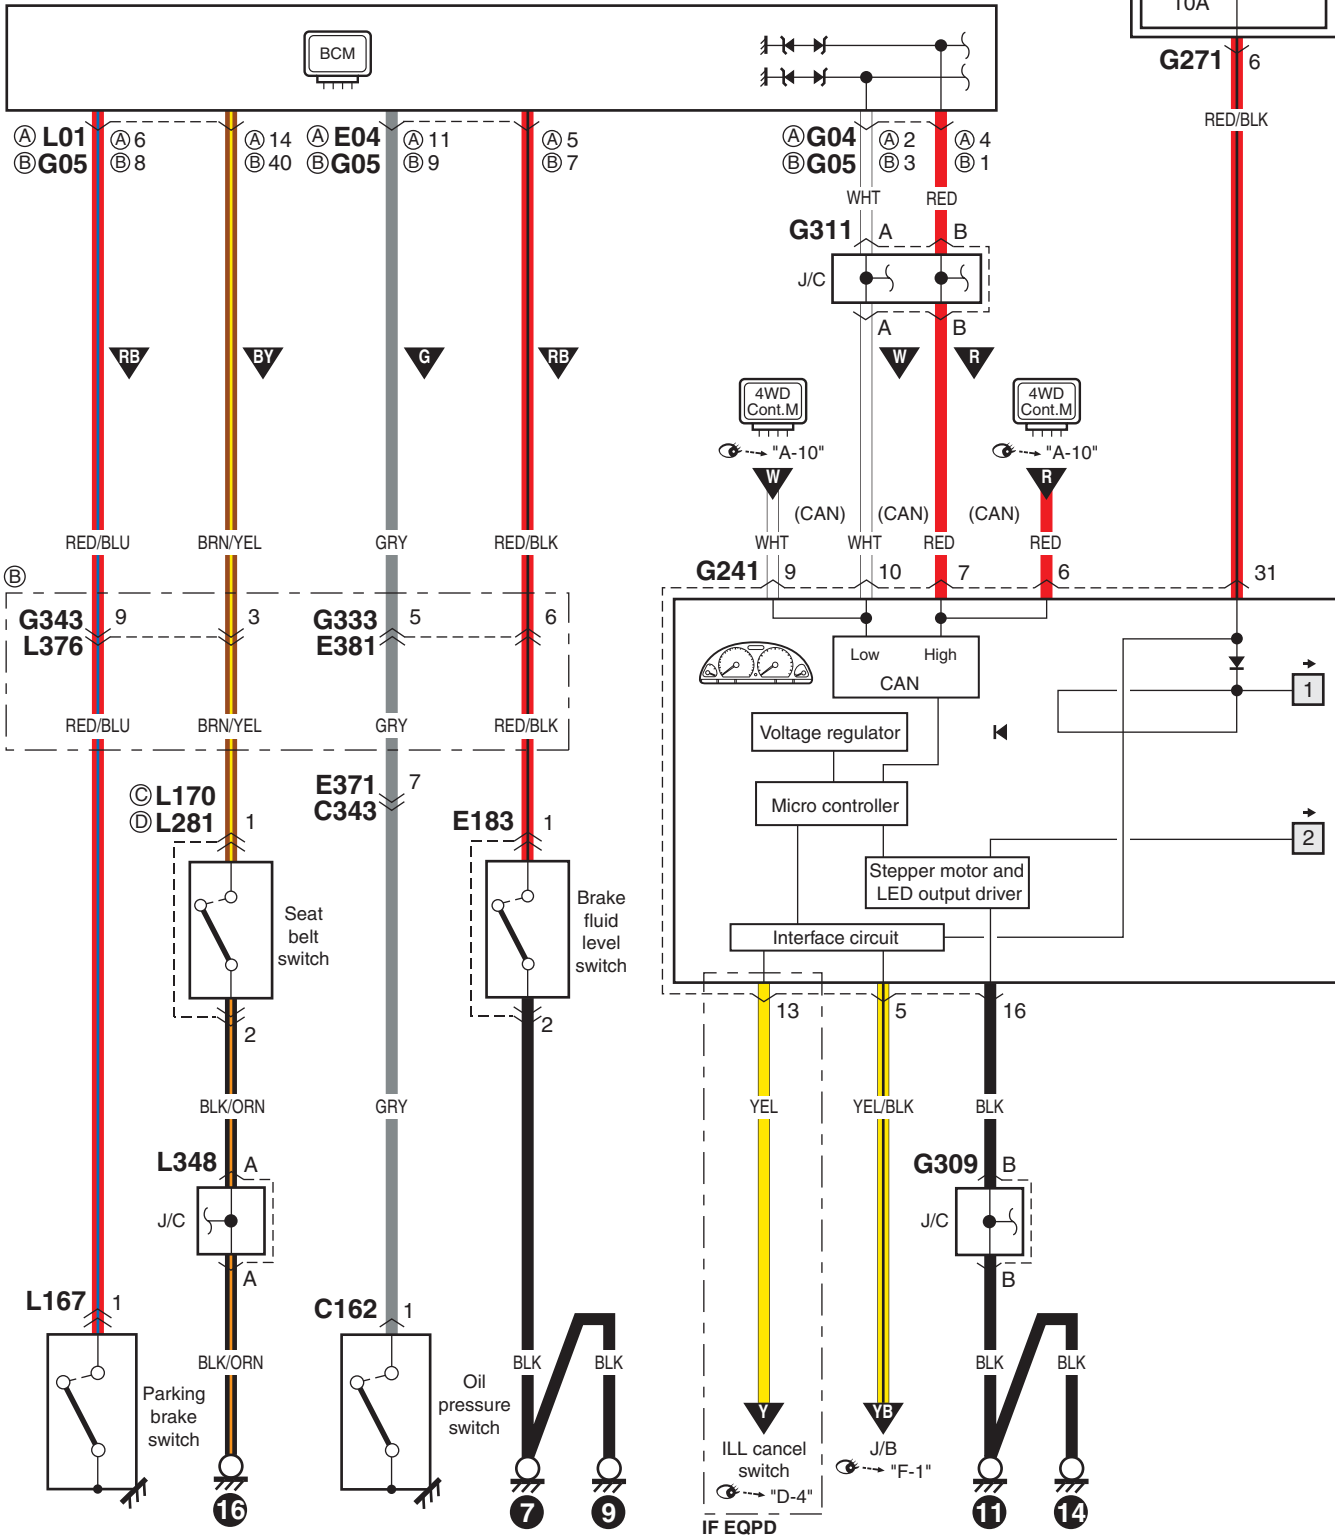

C-2 Combination Meter Circuit Diagram (Indicator)

S6RW0C910E020

C-3 Combination Meter Circuit Diagram (Warning Light)

S6RW0C910E021

- (A) Except Taiwan
- (B) Taiwan
- (C) Without seat heater
- (D) With seat heater

I6RW0D910915-01