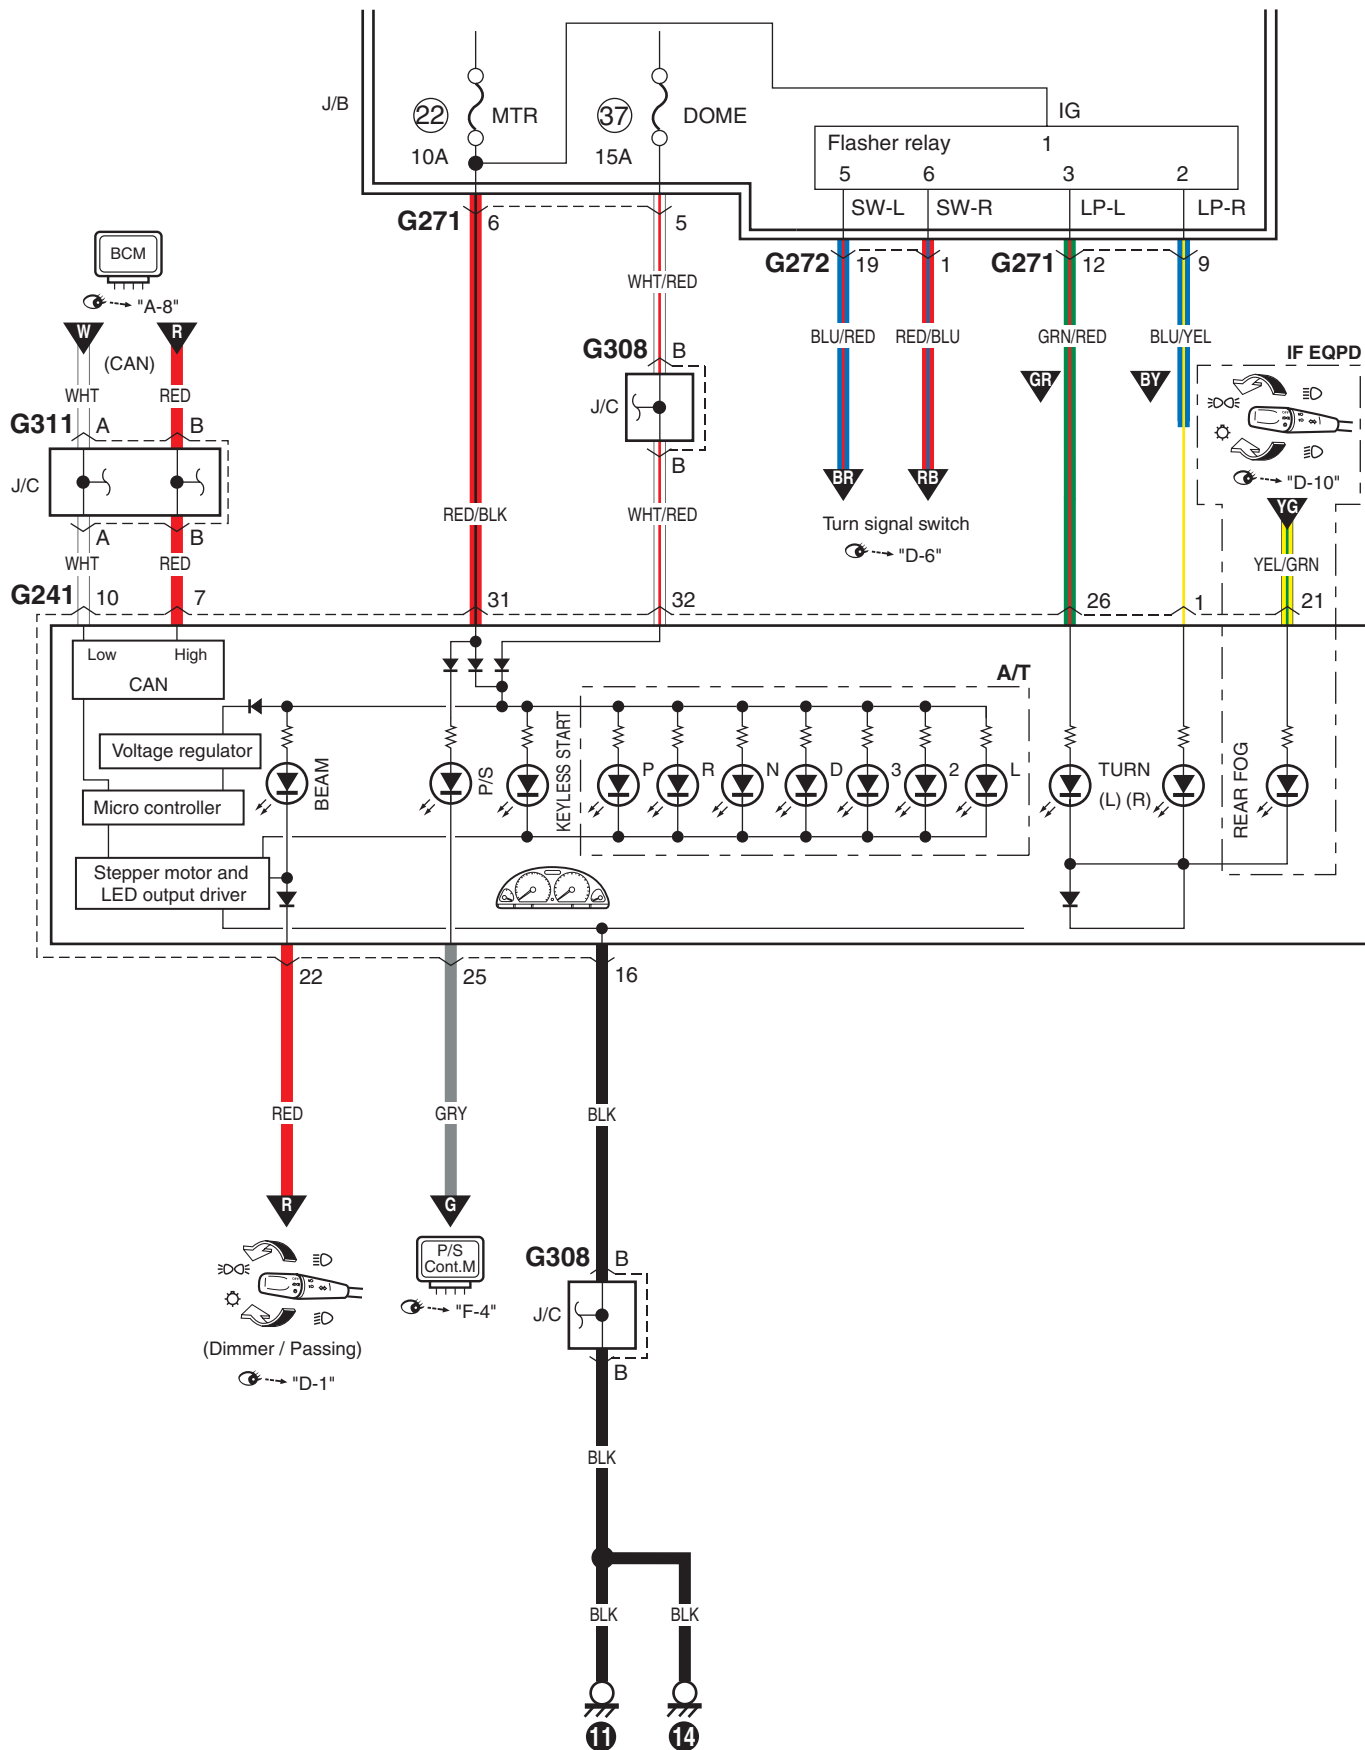

C-2 Combination Meter Circuit Diagram (Indicator)

S6RW0C910E020

C-3 Combination Meter Circuit Diagram (Warning Light)

S6RW0C910E021

- (A) Except Taiwan
- (B) Taiwan
- (C) Without seat heater
- (D) With seat heater

I6RW0D910915-01