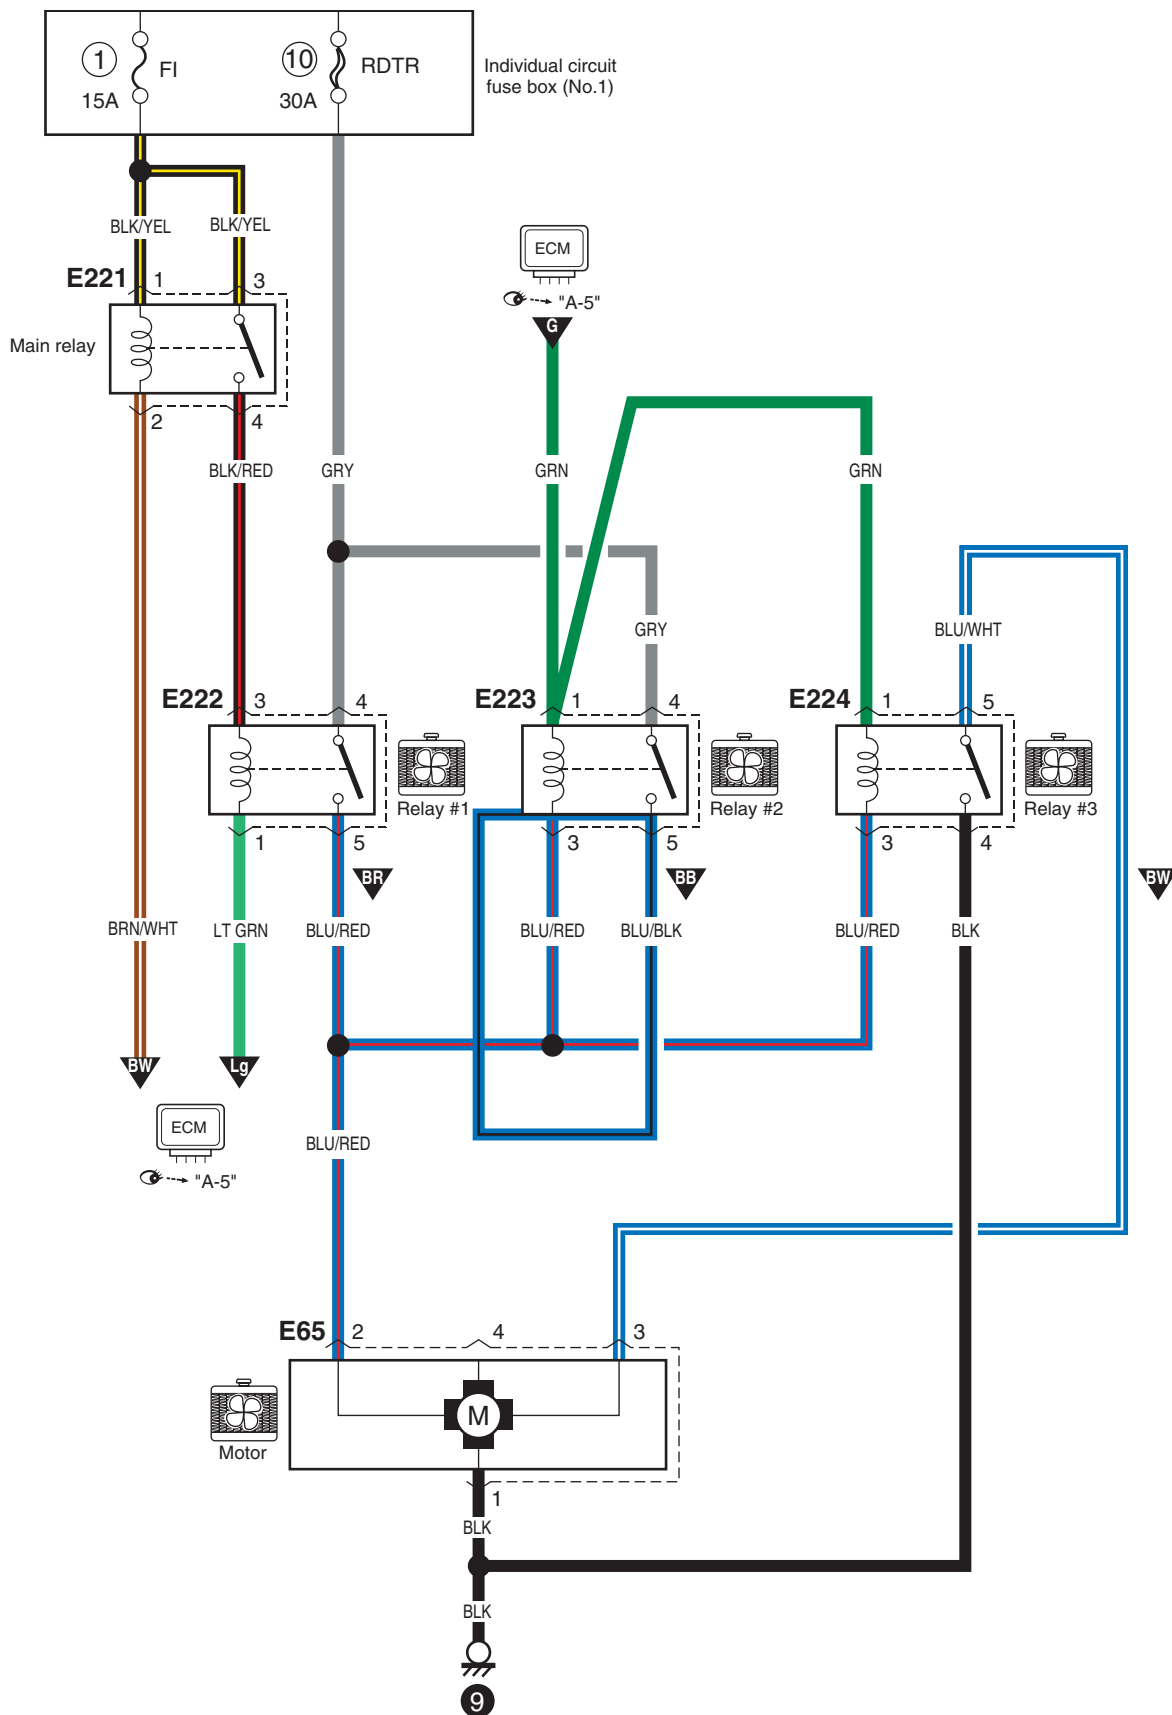

### A-4 Cooling System Circuit Diagram (J20A engine)

S6RWOC910E040

A-5 Engine and A/C Control System Circuit Diagram (J20A engine)

S6RW0C910E042

I6RW0C910942-03