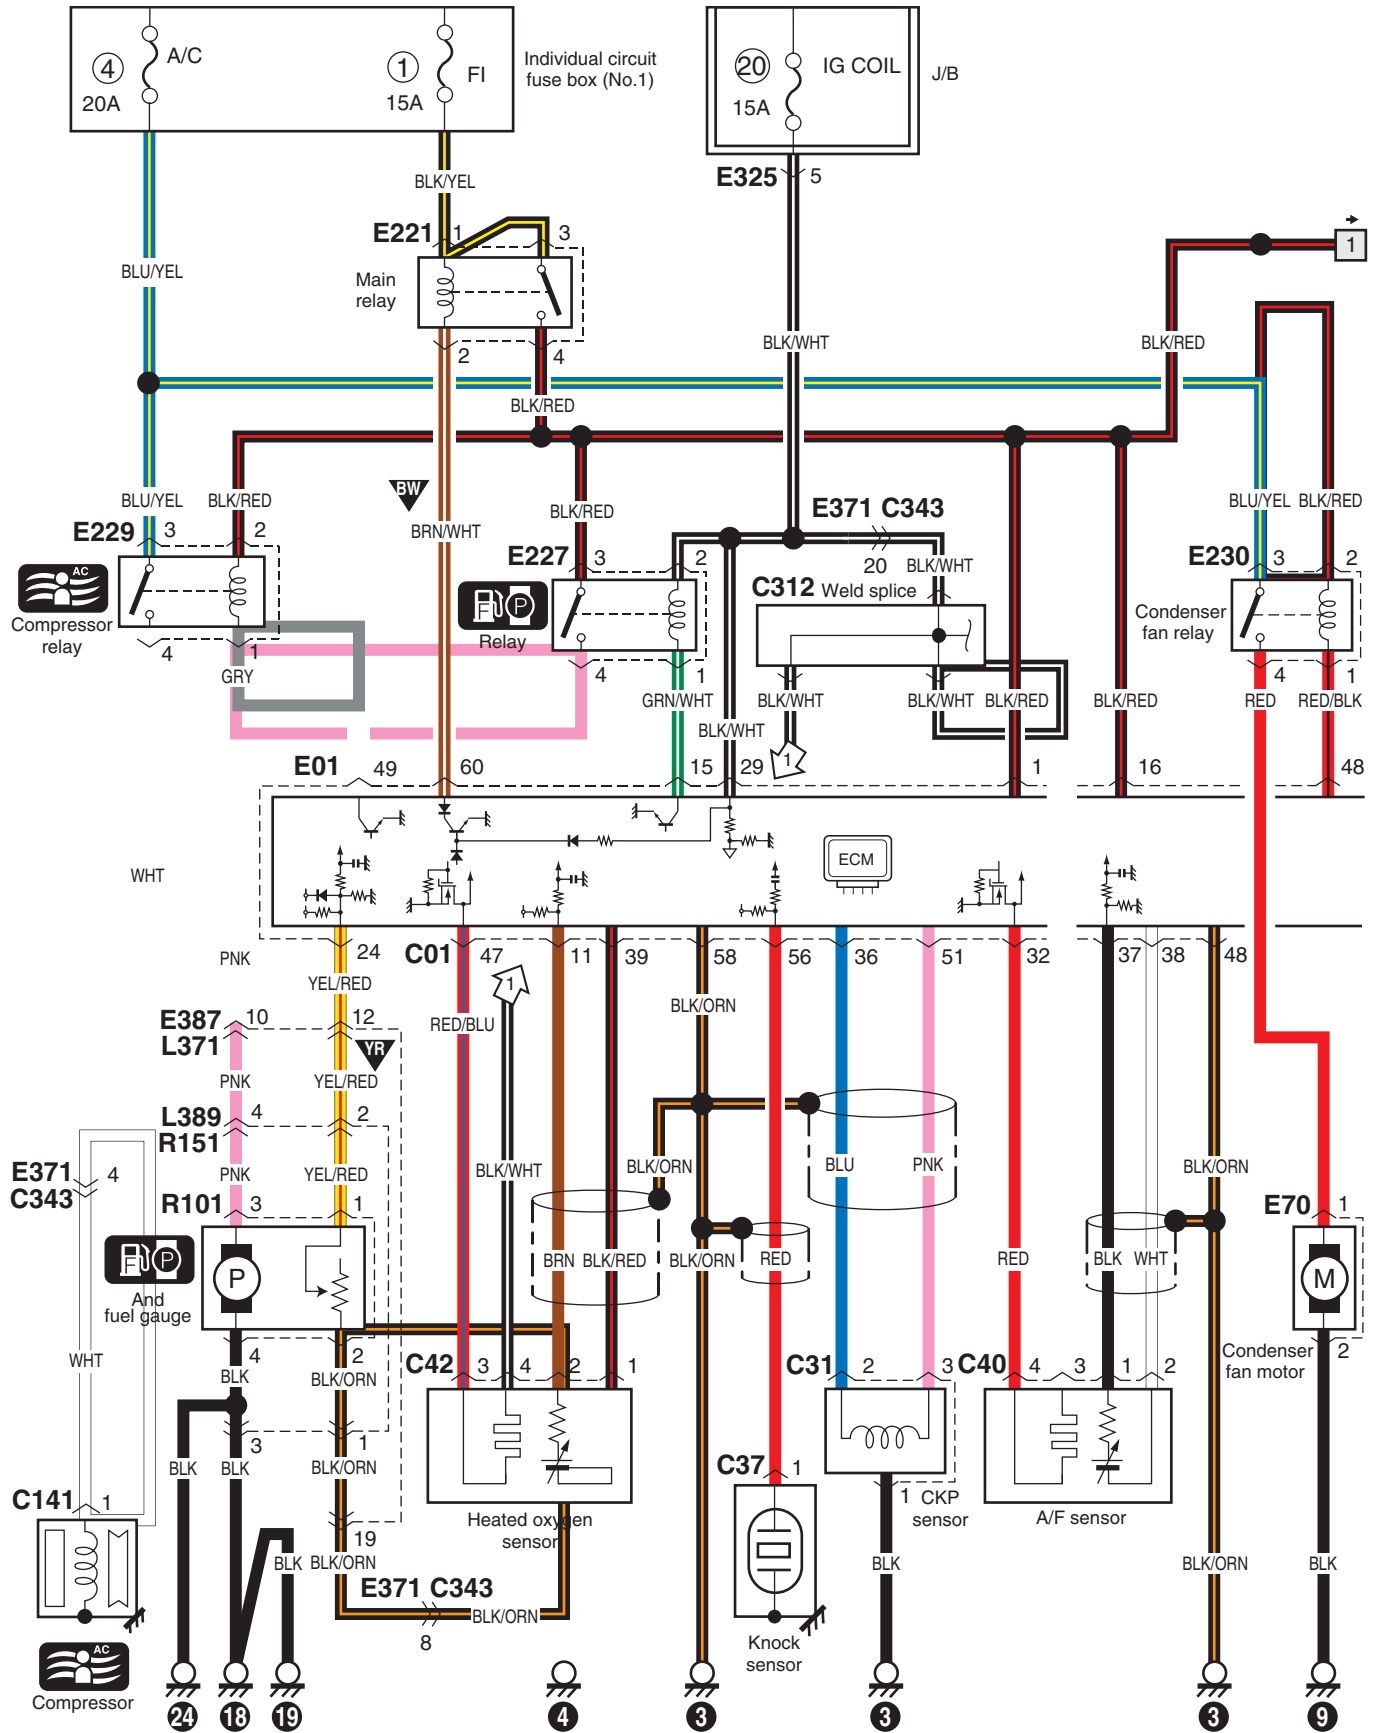

### A-4 Cooling System Circuit Diagram (J20A engine)

S6RWOC910E040

A-5 Engine and A/C Control System Circuit Diagram (J20A engine)

S6RW0C910E042

I6RW0C910942-03