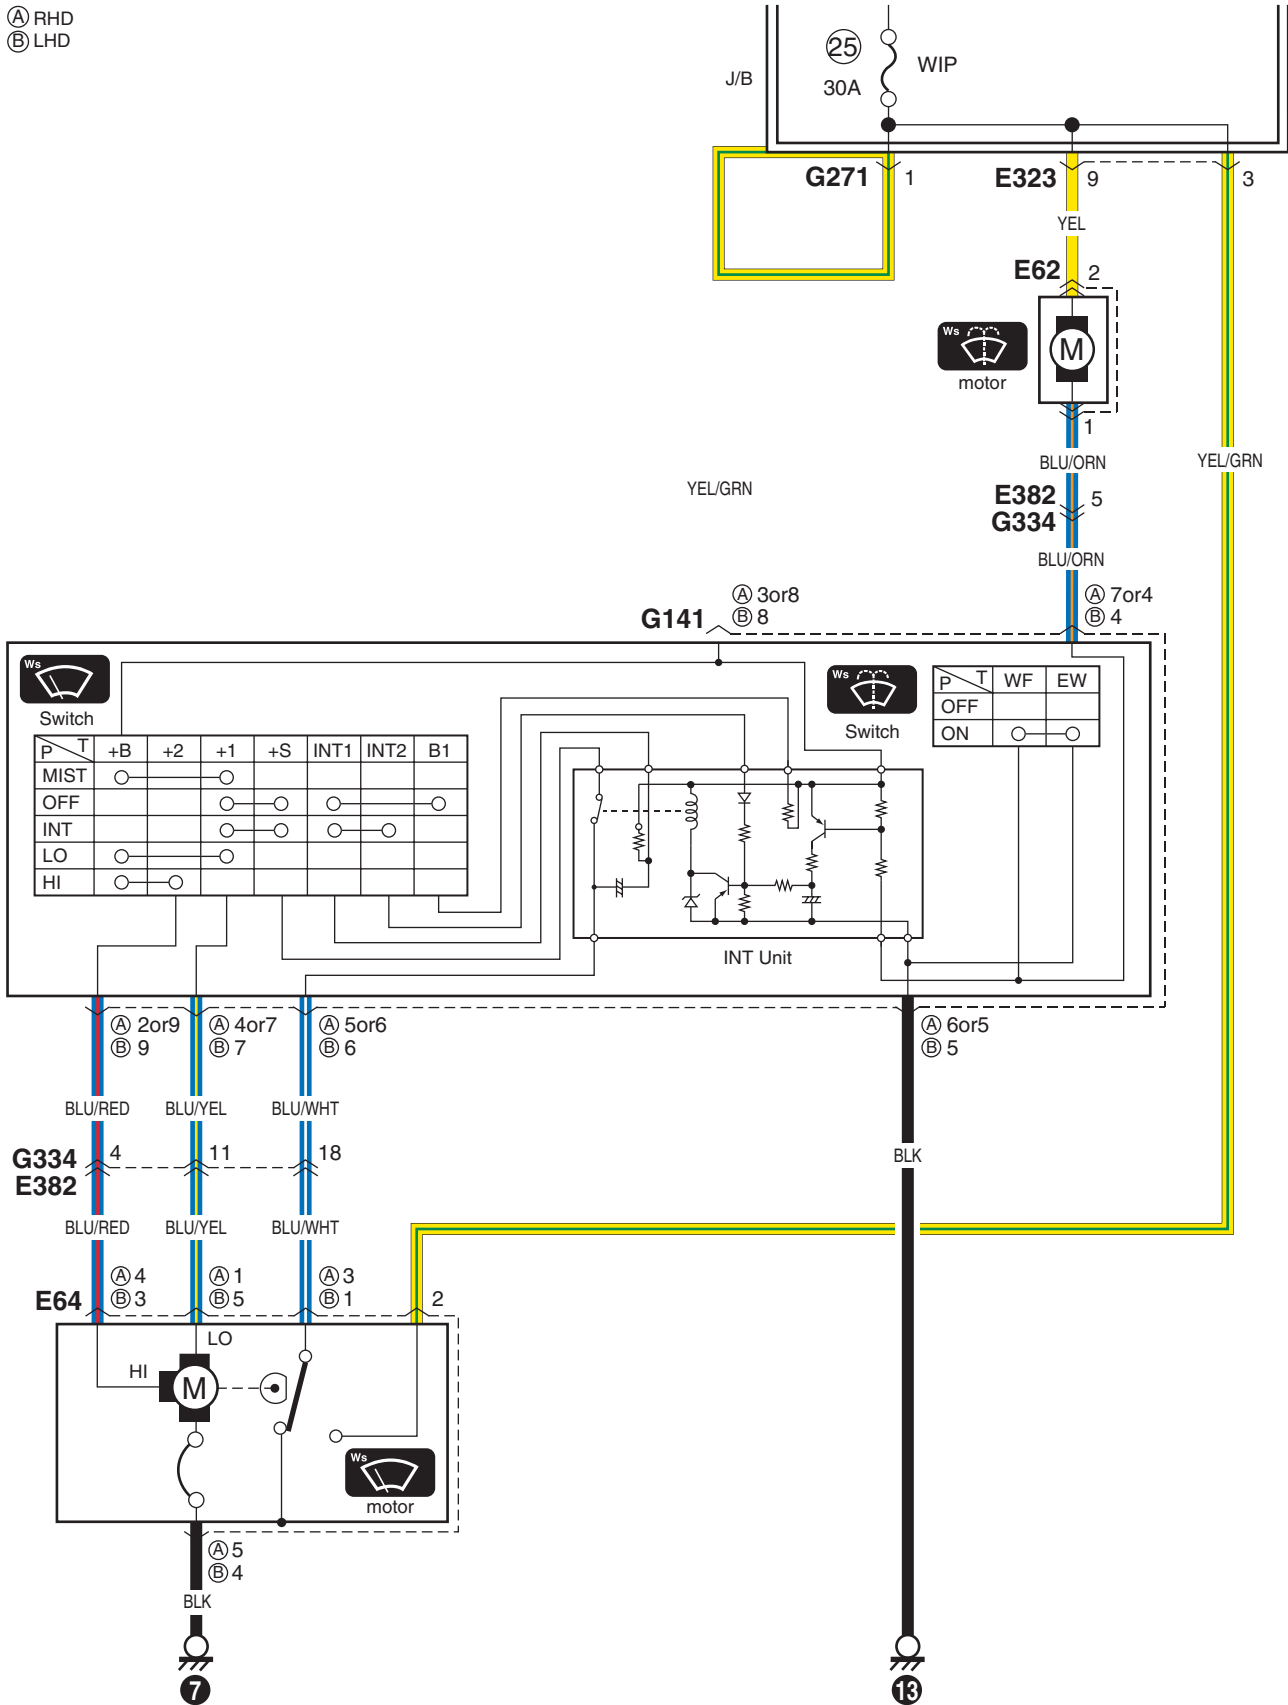

B-1 Windshield Wiper and Washer Circuit Diagram

S6RW0C910E011

(A) RHD
 (B) LHD

B-2 Rear Wiper and Washer Circuit Diagram (Except Taiwan)

S6RW0C910E044

B-2 Rear Wiper and Washer Circuit Diagram (Taiwan)

S6RW0C910E012