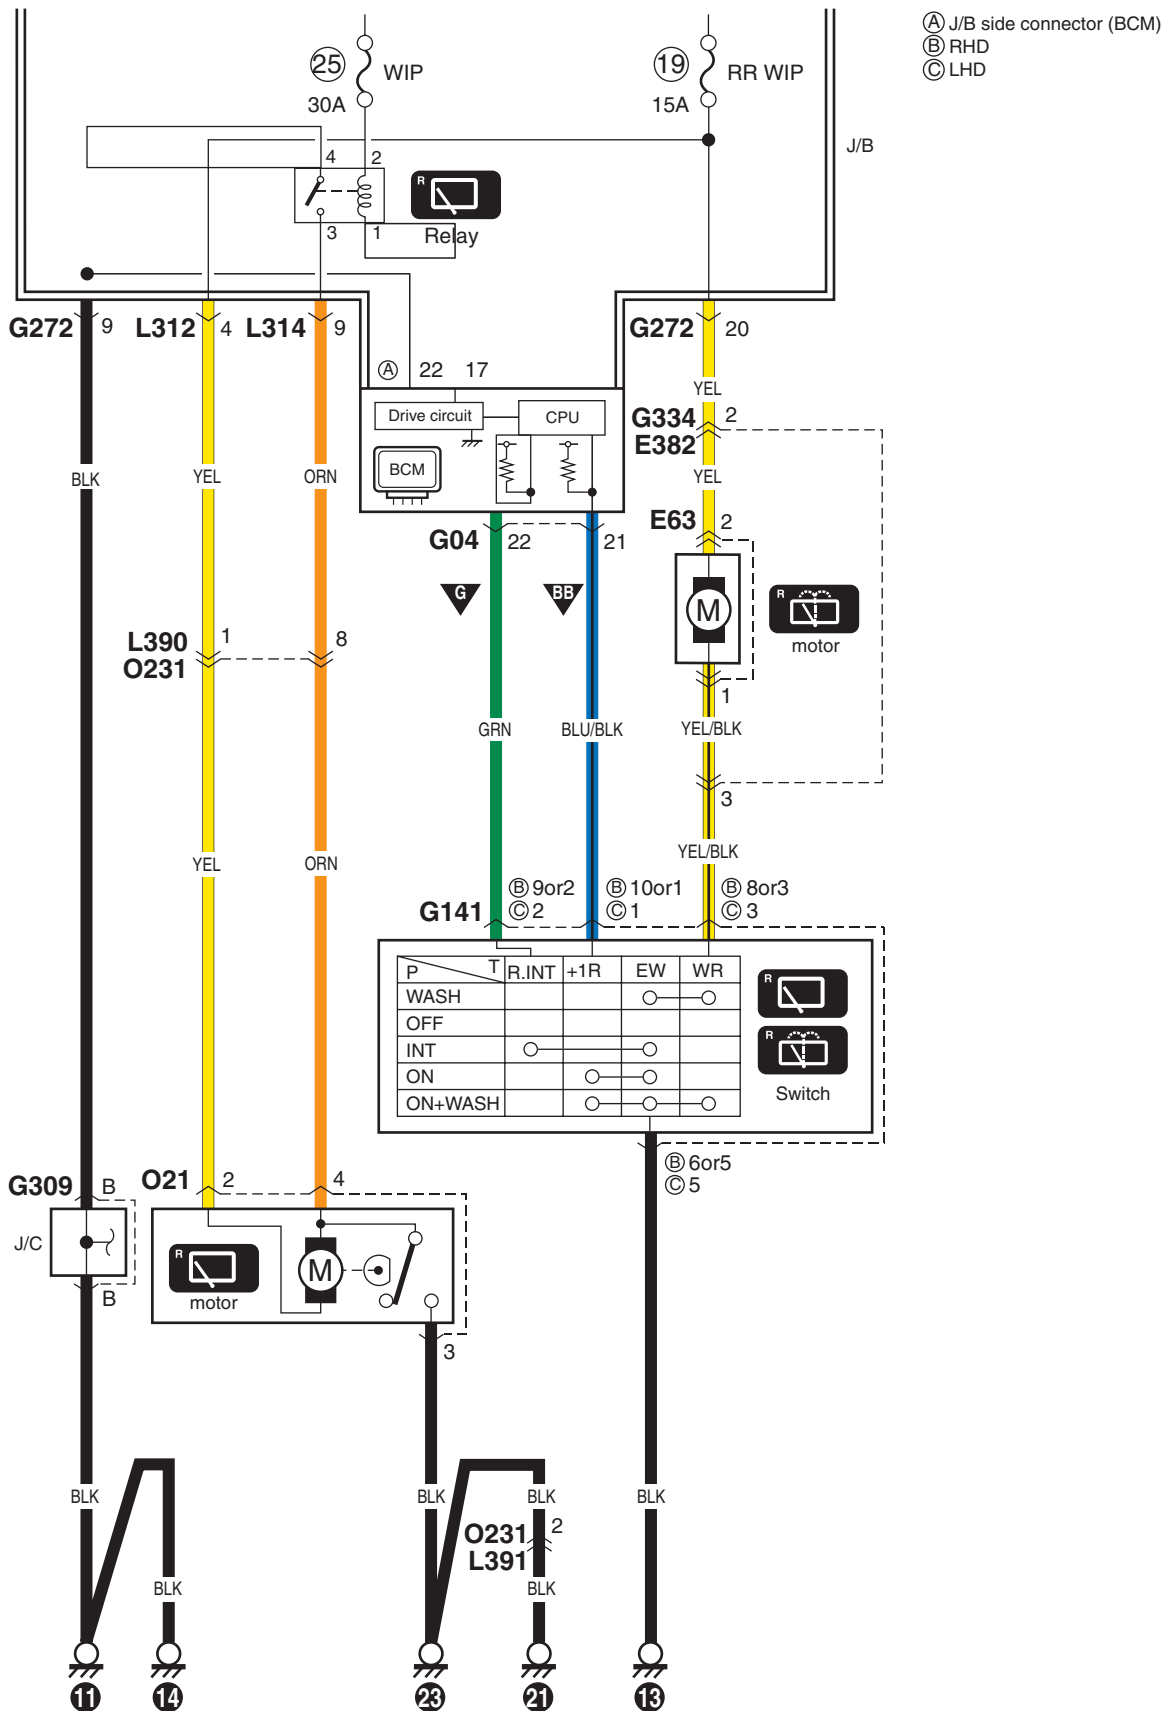

B-1 Windshield Wiper and Washer Circuit Diagram

S6RW0C910E011

(A) RHD
 (B) LHD

B-2 Rear Wiper and Washer Circuit Diagram (Except Taiwan)

S6RW0C910E044

B-2 Rear Wiper and Washer Circuit Diagram (Taiwan)

S6RW0C910E012